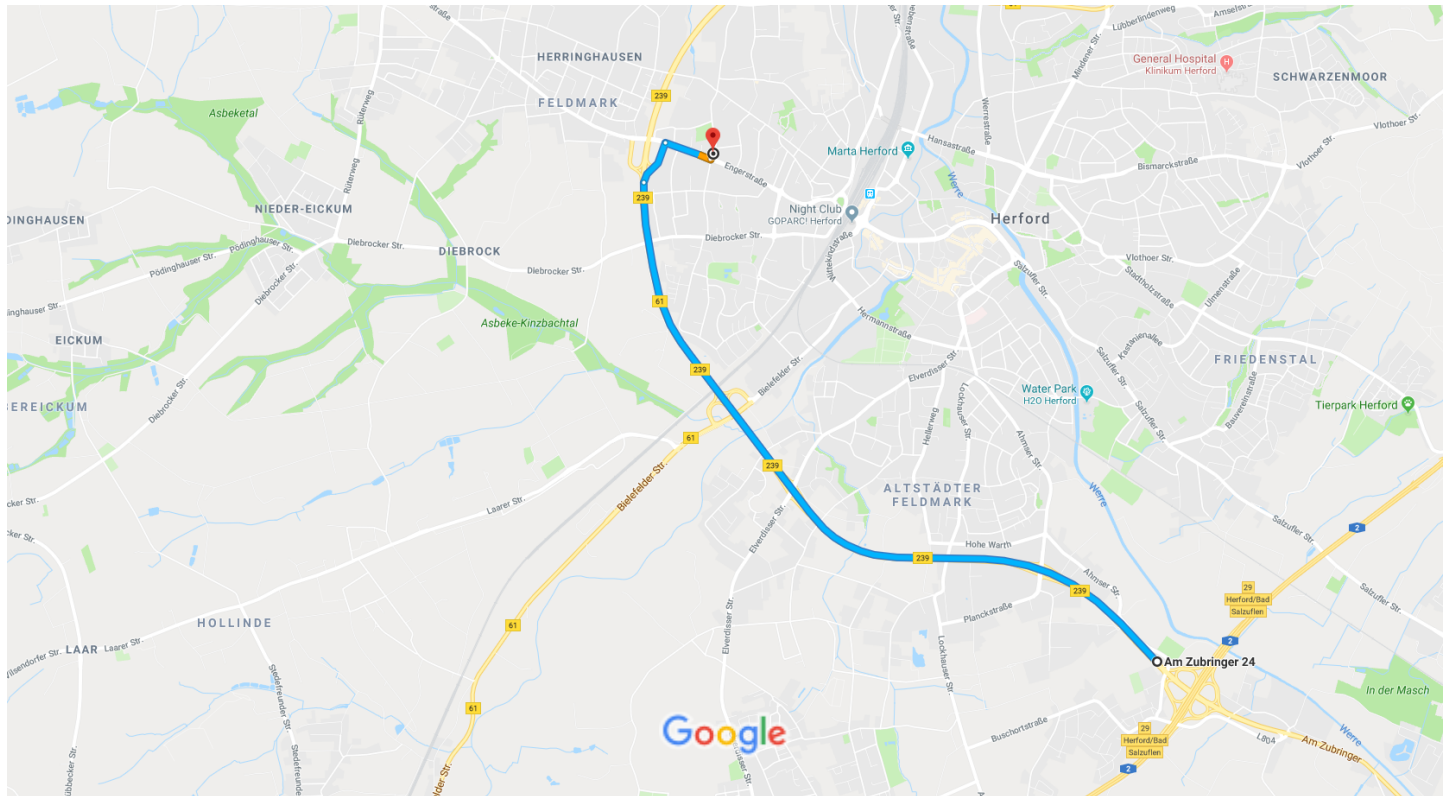

Am Zubringer 24, 32107 Bad Salzuflen to 52.1217828, Drive 6.0 km, 5 min
8.6488725

A2 to Pfennigskrug

Map data ©2018 GeoBasis-DE/BKG (©2009), Google 500 m

Am Zubringer 24

32107 Bad Salzuflen

- ↑ 1. Head northwest on Am Zubringer/B239
i Continue to follow B239

 5.3 km
- ↙ 2. Take the Engerstraße exit toward Enger/Herringhausen

 300 m
- ↘ 3. Turn right onto Engerstraße

 350 m
- ↶ 4. Turn left onto Hochstraße

 42 m

52.1217828, 8.6488725

These directions are for planning purposes only. You may find that construction projects, traffic, weather, or other events may cause conditions to differ from the map results, and you should plan your route accordingly. You must obey all signs or notices regarding your route.